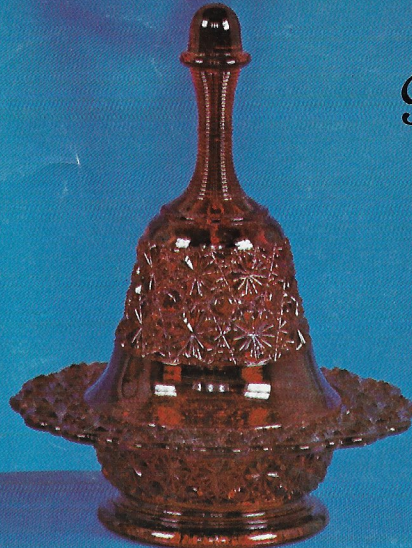

1980 Supplement
To Master Catalog

Ice Pink

64-24 Thistle Tumbler

64-19 Thistle Water Pitcher

64-16 Thistle Spooner

64-23 Thistle Tall Sugar

64-22 Thistle Tall Cream

64-11 Thistle Butter w/cover

Blue Milk

80-5
5" Duck

Ruby

22-4
Daisy & Button
Basket

22-70
Daisy & Button
Bell Candy

70-8 7" Hen

22-8
5" Oval Bowl
Daisy & Button