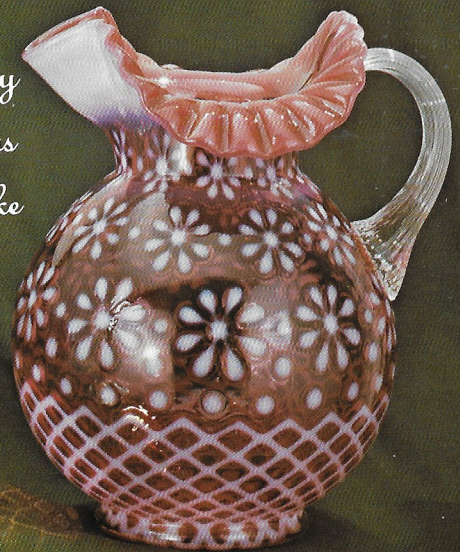

Blue Fern

Vaseline Fern

98-9
Biscuit Jar
Silver Handle & Cov.

*Cranberry
Christmas
Snowflake*

97-9 Tumbler

84-6 Water Pitcher

Ruby Carnival

42-5 Maple Leaf
Tumbler