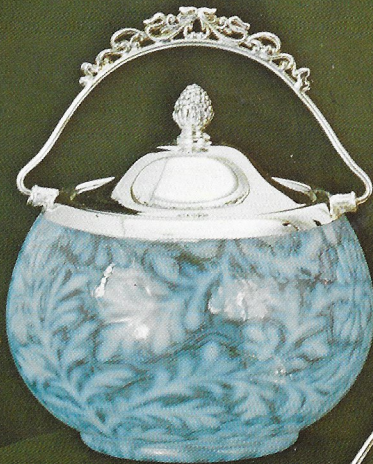

1980 Supplement
To Master Catalog

Ice Pink

64-24 Thistle Tumbler

64-19 Thistle Water Pitcher

64-16 Thistle Spooner

64-23 Thistle Tall Sugar

64-22 Thistle Tall Cream

64-11 Thistle Butter w/cover

77-125 Grape Rose Bowl

77-111
6" Oval Bowl
Grape & Cable

70-8 7" Hen on Nest

Carnival

77-90 Grape & Cable
10" Oval Bowl

77-111 6" Grape & Cable
Oval Bowl

77-126 Grape
Nut Bowl

77-125 Grape
Rose Bowl

Blue Fern

Vaseline Fern

98-9
Biscuit Jar
Silver Handle & Cov.

*Cranberry
Christmas
Snowflake*

97-9 Tumbler

84-6 Water Pitcher

Ruby Carnival

42-5 Maple Leaf
Tumbler