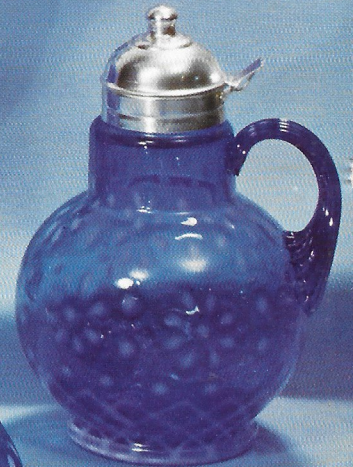

42-6 Maple Leaf
Water Pitcher

1776-T
God & Home
Tumbler

1776-P
God & Home
Water Pitcher

70-8
7" Hen

Cobalt Christmas Snowflake

89-8 Rd. Barber Bottle

85-12 Milk Pitcher

97-10 Tumbler

84-7 Water Pitcher

98-6 Spooner

94-6 Oval Cruet

90-14 Tall Cream

96A-6 Syrup Pitcher

98-9 Lg. Rose Bowl

98-11 11" Wedding Bowl

96-12 Sugar Shaker