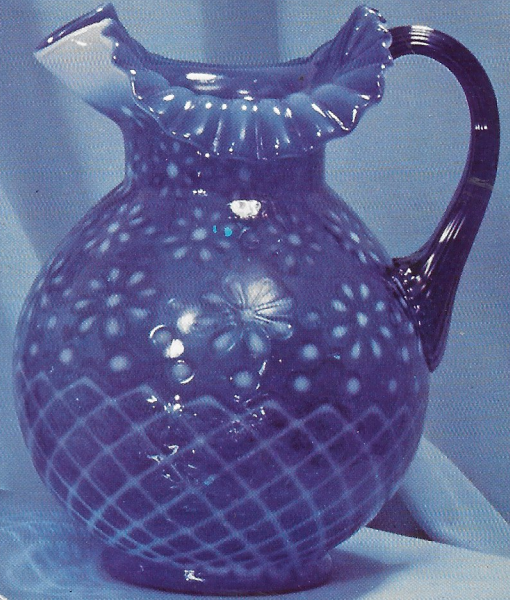

42-6 Maple Leaf
Water Pitcher

1776-T
God & Home
Tumbler

1776-P
God & Home
Water Pitcher

70-8
7" Hen

Cobalt Christmas Snowflake

89-8 Rd. Barber Bottle

85-12 Milk Pitcher

97-10 Tumbler