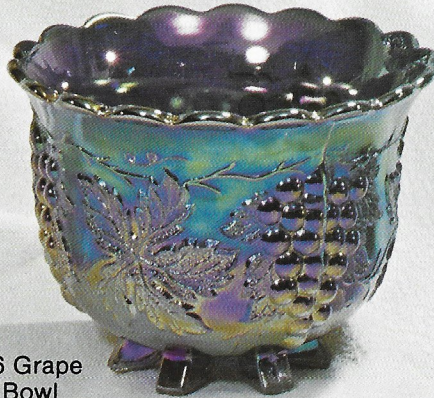

1980 Supplement
To Master Catalog

Ice Pink

64-24 Thistle Tumbler

64-19 Thistle Water Pitcher

64-16 Thistle Spooner

64-23 Thistle Tall Sugar

64-22 Thistle Tall Cream

64-11 Thistle Butter w/cover

77-125 Grape Rose Bowl

77-111
6" Oval Bowl
Grape & Cable

70-8 7" Hen on Nest

Carnival

77-90 Grape & Cable
10" Oval Bowl

77-111 6" Grape & Cable
Oval Bowl

77-126 Grape
Nut Bowl

77-125 Grape
Rose Bowl

Blue Fern

Vaseline Fern

98-9
Biscuit Jar
Silver Handle & Cov.

*Cranberry
Christmas
Snowflake*

97-9 Tumbler

84-6 Water Pitcher

Ruby Carnival

42-5 Maple Leaf
Tumbler