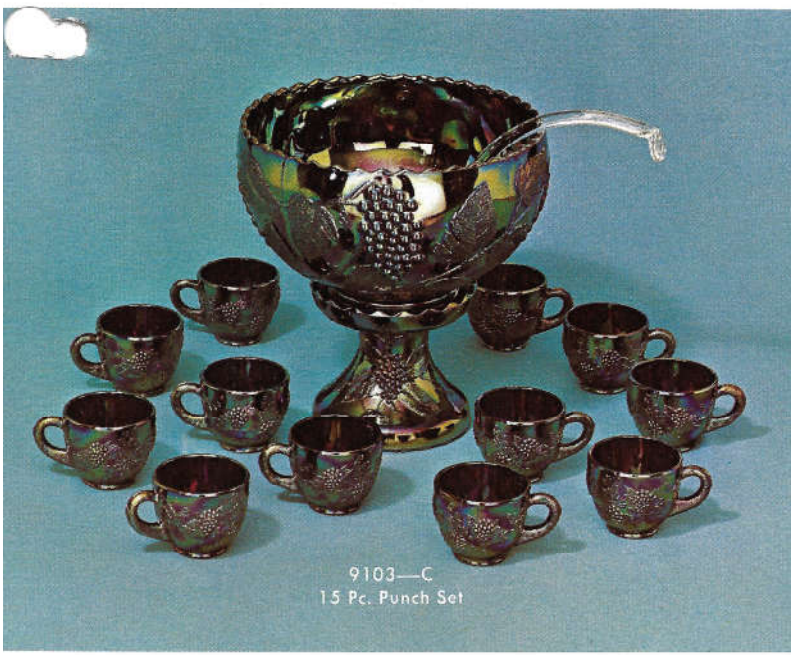

Smith **CARNIVAL** Glass

9103—C
15 Pc. Punch Set

Carnival glass is as popular today among collectors as it was in the early 1900's. The boldly iridescent sheen of these reproductions has been judged the most authentic by many informed collectors. Only the Smith hallmark "S" on the bottom distinguishes it from the original.

346L

310L

5163L
10" Bowl

316L

722L

321L

Carnival Glass

GREEN