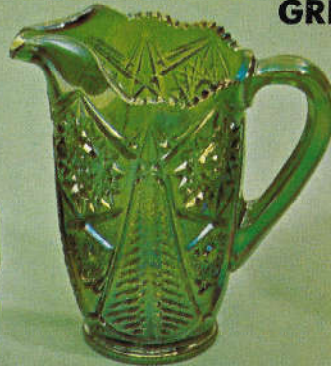

Smith **CARNIVAL** Glass

9103—C
15 Pc. Punch Set

Carnival glass is as popular today among collectors as it was in the early 1900's. The boldly iridescent sheen of these reproductions has been judged the most authentic by many informed collectors. Only the Smith hallmark "S" on the bottom distinguishes it from the original.

346L

310L

5163L
10" Bowl

316L

722L

321L

Carnival Glass

GREEN

207-G
6" Covered Turkey

722-G
8 oz. Tumbler

727-G
2 1/2 Pint Pitcher

8-G 8 1/4" Oval Bowl

409-G
9" Vase

346-G
7 1/2" Bowl

4624-G
6" Covered Jar

4621-G
6" Crimped Bowl