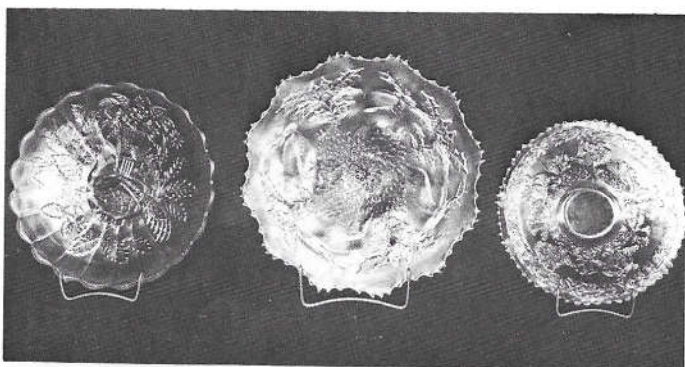

## Aqua Opalescent:

Aqua Opalescent

Drapery rosebowl  
Leaf and Beads rosebowl  
Rose Show bowl  
Three Fruits plate, stippled  
Three Fruits bowl, stippled

## Mugs:

Beaded Shell - purple  
N Dandelion - purple  
Fisherman - purple; marigold  
Singing Birds - purple

Purple N Peacock at Urn Chop Plate; Marigold Stag and Holly Chop Plate; Marigold Coral Plate