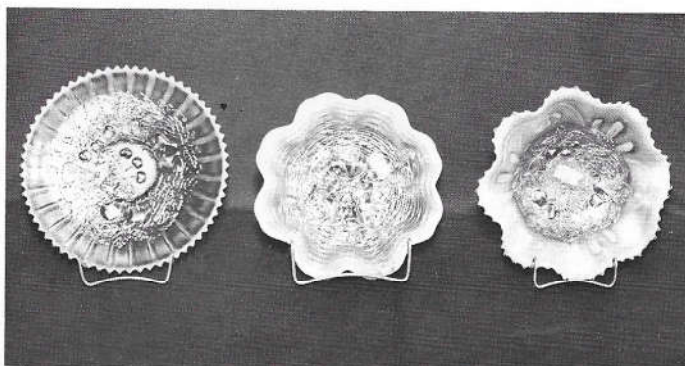

Rarities:

Millersburg Hobnail Whimsey - amyt
Millersburg Peacock at Urn rosebowl - Vaseline, only one known
Wishbone footed bowl - aqua opalescent, beautiful
Dragon and Strawberry bowls - green and marigold, both with excellent color
N Corn vases - marigold; purple
Sea Coast pin trays - purple, green, marigold

Aqua Opalescent:

Aqua Opalescent

Drapery rosebowl
Leaf and Beads rosebowl
Rose Show bowl
Three Fruits plate, stippled
Three Fruits bowl, stippled