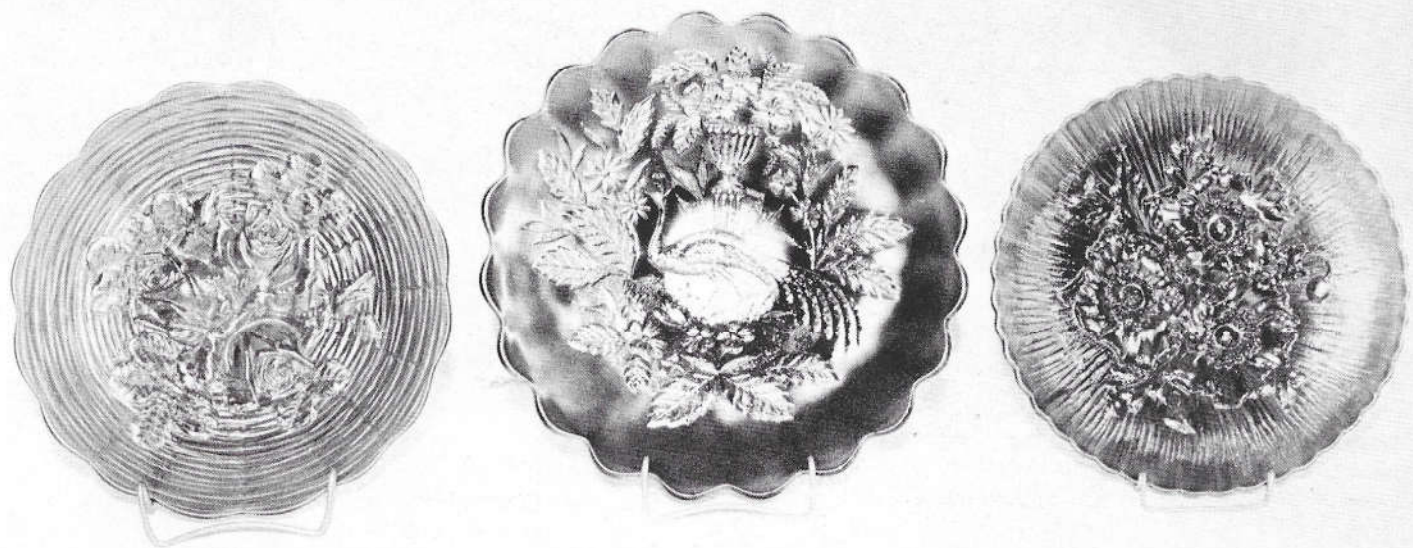

Also Selling:

Daisy and Plume compote - marigold
Finecut and Roses rosebowls - white; purple
Flute toothpicks - purple; marigold

Iris compote - marigold
Leaf and Beads rosebowl - green
N Town Pump - marigold (no spout)

Watersets — Blackberry Block, Inverted Strawberry and Grapevine Lattice