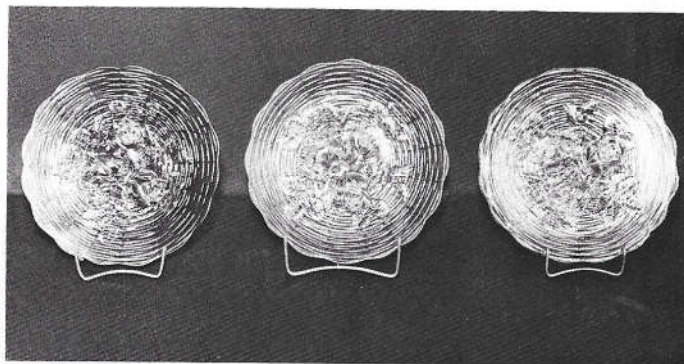

## Aqua Opalescent:

Aqua Opalescent

Drapery rosebowl  
Leaf and Beads rosebowl  
Rose Show bowl  
Three Fruits plate, stippled  
Three Fruits bowl, stippled

## Mugs:

Beaded Shell - purple  
N Dandelion - purple  
Fisherman - purple; marigold  
Singing Birds - purple

Purple N Peacock at Urn Chop Plate; Marigold Stag and Holly Chop Plate; Marigold Coral Plate

## Plates:

Captive Rose - purple; amyt; green; marigold  
Carnival Holly - marigold  
Coral - marigold (outstanding)

Embroidered Mums - ice green  
Fanciful - blue  
Fenton Heavy Grape chop plate - marigold; 7" Heavy Grape - marigold  
Fenton Peacock at Urn - cobalt, blue, white (all gorgeous)  
Hearts and Flowers - ice blue; white; marigold  
Imperial Jewels 8" plates - red (5 plates)  
Lotus and Grape - blue  
N Peacocks on Fence - teal blue; white  
N Peacock at Urn chop plate - purple (extraordinary); marigold (slight roll)  
Peacock and Grape, ftd - amyt  
Poppy Show - cobalt; green (beautiful); white; marigold  
Rose Show - gorgeous mint green; Vaseline; cobalt; amyt; ice green; marigold; blue; amber amyt; a beautiful group!  
Stag and Holly chop plate - excellent marigold color, completely flat  
9" Stag and Holly plate - marigold  
N Strawberry/basketweave exterior - marigold  
N Three Fruits, stippled - aqua opalescent, gorgeous  
N Three Fruits, stippled - ice green with opal on points, a beauty  
N Three Fruits, stippled - green; purple; amyt; marigold  
Wilson's plates have always been the pride of his collection. Each one is outstanding and together they make a beautiful display!