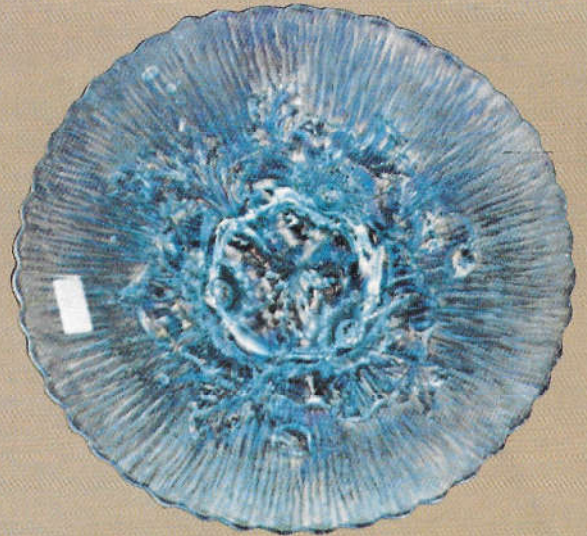

WOODY

AUCTION REAL ESTATE COMPANY

Box 618

DOUGLASS, KANSAS 67039

Another fun filled weekend for carnival glass enthusiasts!

CARNIVAL GLASS

AUCTION

April 26, 1980

10:00 A.M.