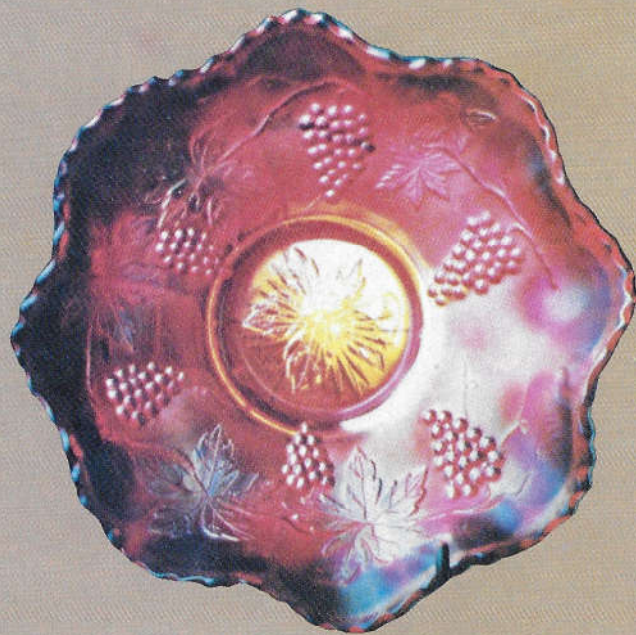

April 26, 1980
Overland Park, Kansas