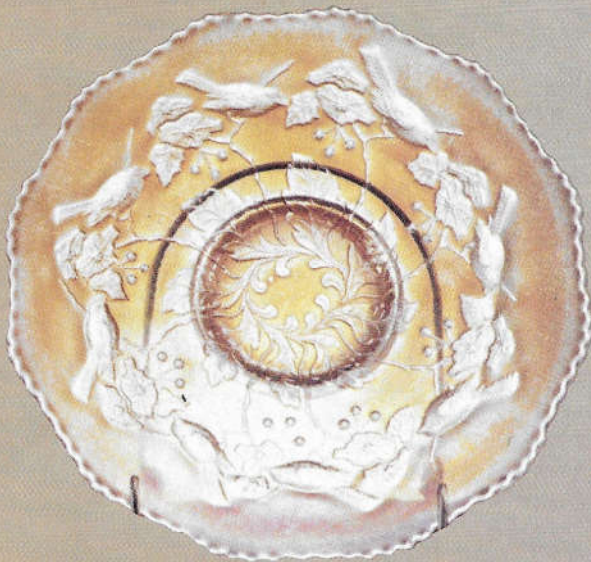

April 26, 1980
Overland Park, Kansas