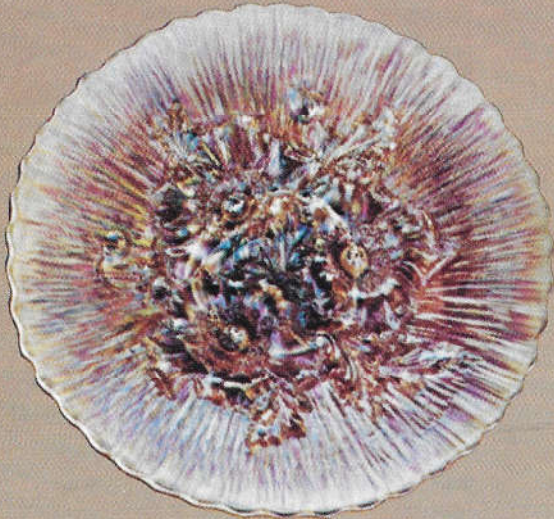

WOODY

AUCTION REAL ESTATE COMPANY

Box 618

DOUGLASS, KANSAS 67039

Another fun filled weekend for carnival glass enthusiasts!

CARNIVAL GLASS

AUCTION

April 26, 1980

10:00 A.M.