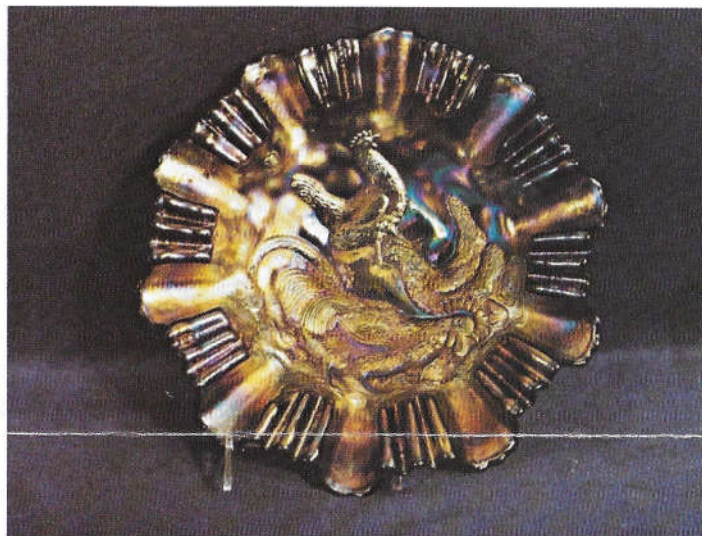

H.O.A.C.G.A.

Convention Auction

Sat., April 29th 9:30 A.M.

Holiday Inn

Lenexa, Kansas