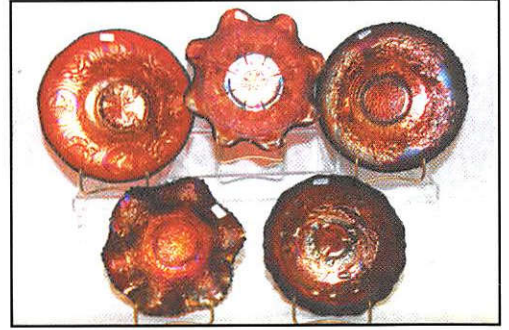

Seeck Auctions