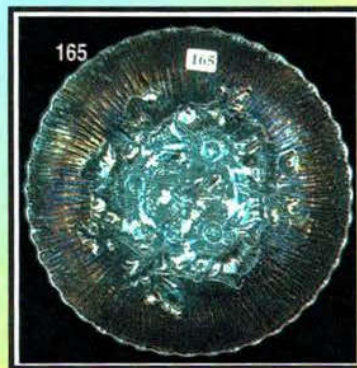

NAA
Auctioneer