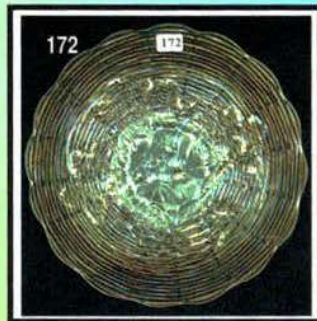

NAA
Auctioneer