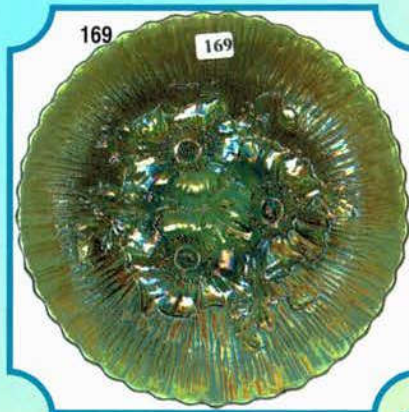

See you at the
Woody Auction!!!

- 25 1 Split Diamond Butter Dish & Creamer - M
- 10 2 Robin Mug - M
- 50 3 US Glass Regal Ftd Mug - M -
- 40 4 Miniature Handled Basket - M
- 500 5 **DRAGON & LOTUS BOWL IC SHAPE - RED**
- 100 6 Kittens Plate - M
- 130, 90 7 Kittens Plate 2 sides up X2 - M
- 60 8 Stork ABC Plate - M
- 60 9 Bo Peep Mug - M
- 10, 500 10 **POINSETTIA & LATTICE FTD BOWL - AQUA OPAL - SUPER SUPER RARE, NICE COLOR & IRIDESCENCE, A WONDERFUL ADDITION TO YOUR COLLECTION**
- 175 11 **BO PEEP PLATE - M very scarce seldom sold**
- 30 12 1 Leaf & Beads Rose Bowl - M with floral interior
- 100 13 Horses Medallion Rose Bowl - M
- 500 14 Horses Medallion Nut Bowl - Vas
- 100 15 Stag & Holly Giant Rose Bowl - M
- 175 16 Drapery Rose Bowl - W
- 30 17 File & Fan Compote - PO
- 60 18 File & Fan Compote - MMG
- 50 19 Floral & Optic ftd Bowl - MMG
- 400 20 Floral & Optic ftd Bowl - RED
- 800 21 Floral & Optic Ftd Cake Plate - RED
- 800 22 **Inverted Strawberry Spittoon - M - Dark & Pretty**
- 6000 23 **CHRISTMAS COMPOTE - M - fantastic dark example OUTSTANDING**
- 50 x 2 24 Beaded Shell Mug - M - X2 Choice
- 750 25 **BEADED SHELL MUG - W - FROSTY & A RARE DESIRABLE MUG**
- 50 26 Beaded Shell Mug - B
- 40 27 Beaded Shell Mug - P
- 175 28 **Dugan Cherry 6" Plate w/ tightly crimped edge - PO - PRETTY**
- 700 29 **Grape Vine Lattice 7" Plate - P - GORGEOUS**
- 100 30 Ski Star Bowl, dome ftd - PO
- 50 31 Wishbone & Spades ruffled Sauce - PO
- 125 32 Apple Blossom Twigs 3 in 1 CRE Bowl - PO
- 200 33 Fanciful Plate - W
- 225 34 Apple Blossoms Twigs Plate - W
- 100, 60 35 Fishermans Mug X2 Choice - M
- 200 36 **Fishermans Mug - M - One of the finest examples known - FANTASTIC**
- 1150 37 **FISHERMANS MUG - PO - VERY RARE & DESIRABLE**
- 150 38 Fishermans Mug - Lav
- 50 39 Heron Mug - P
- 45 40 Lined Lattice Vase - W
- 300 41 Lined Lattice Vase - P - Very Pretty
- 1850 42 **PONY BOWL - IG - Rare color with great iridescence**
- 150 43 Pony Bowl - 10 ruffles - M
- 1500 44 **Butterfly & Tulip Bowl - almost square - P - nice color & iridescence**
- 2500 45 **FARMYARD 6 ruffle Bowl - P - Great Color - chip on backside of 1 bead**
- 1500 46 **WISHBONE & SPADES CHOP PLATE - P - GREAT COLOR ON THIS HIGHLY DESIRABLE PLATE**
- 20 47 Blackberry 2 row Open Edge ruffled Basket - M