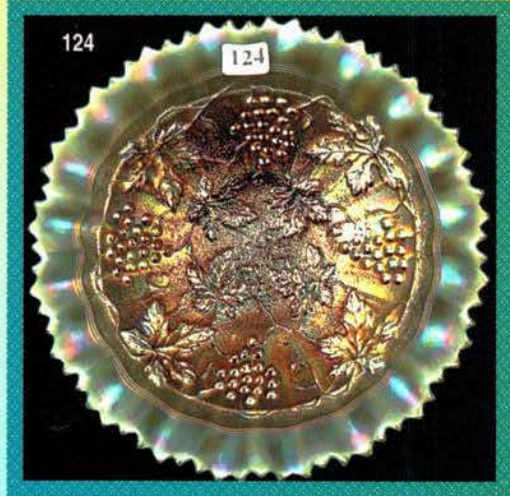

124

124

HOACGA Convention Auction

7640 N.W. Tiffany Springs Parkway