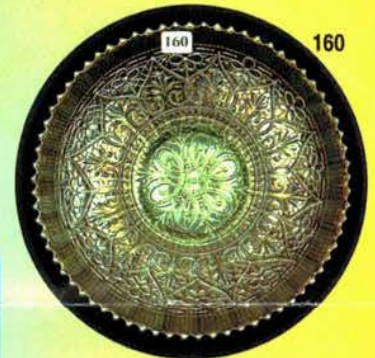

NAA
Auctioneer