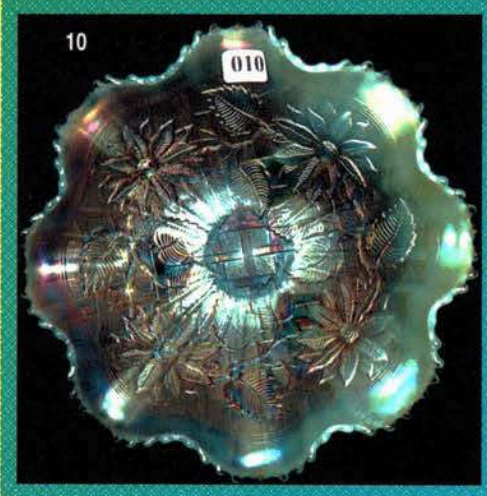

AUCTION

10

010

Doug & Karen Engel

Carnival
Glass
Collection