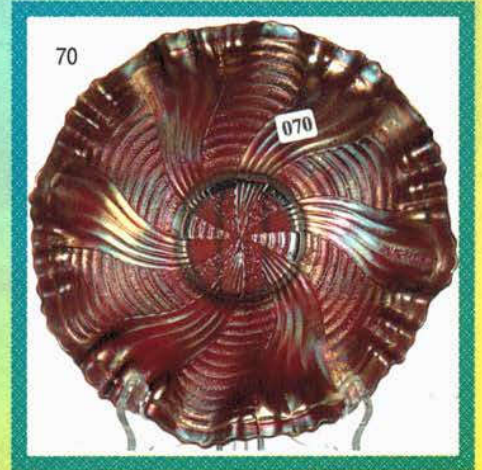

Doug & Karen Engel
Carnival Glass Collection
HOACGA Convention Auction

Saturday, April 27th, 2002
9:30 a.m.