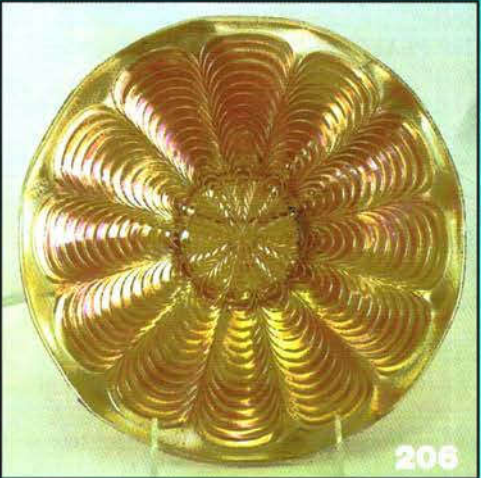

184

186

188

190

- 160 169. Rose Show ruffled bowl - aqua opal - this one is loaded with opal, scarce
- 960 170. Rose Show ruffled bowl - ice blue - super pretty irid. from top edge to center
- \_\_\_ 171. Rose Show ruffled bowl - purple - a great example w/ very pretty irid.
- 650 172. Rose Show ruffled bowl - marigold - super dark pumpkin irid.
- 1500 173. Twins fruit bowl w/Hobstar & Arches base - smoke - only known of each, most people believe the set came from the factory this way
- 2300 174. Dragon & Strawberry IC shaped bowl - blue - fantastic electric irid., scarce
- \_\_\_ 175. Three Fruits 9" plate w/ plain back - emerald green - lots of blue irid., beautiful
- \_\_\_ 176. Fluffy Peacock water pitcher - amethyst - super pretty, scarce
- \_\_\_ 177. Fluffy Peacock tumbler - amethyst
- 1600 178. GOOD LUCK RUFFLED BOWL W/RIBBED BACK - ICE BLUE - DARK ICE BLUE W/FANTASTIC IRID., RARE & MORE RARE
- 900 179. Good Luck ruffled bowl w/ribbed back - aqua opal - extremely rare color w/nice opal & pretty irid.
- 800 180. Good Luck ruffled bowl w/ribbed back - sapphire - very rare color, highly desirable
- 975 181. Good Luck ruffled bowl w/ribbed back - emerald green - super beautiful, rare bowl
- \_\_\_ 182. Good Luck ruffled bowl w/ribbed back - blue - electric
- \_\_\_ 183. Enameled Shasta Daisy water pitcher - ice green - scarce & nice
- 2100 184. Fenton's Peacock at Urn 9" plate - blue - electric & super, this shines
- \_\_\_ 185. Blackberry miniature compote - white - very rare color, couple of minor nicks on base
- 1300 186. Stippled Three Fruits ruffled bowl w/ribbed back - sapphire - fantastic irid. on this beautiful rare bowl
- \_\_\_ 187. Stippled Three Fruits ruffled bowl w/ribbed back - marigold - dark pumpkin irid.
- 1900 188. Lustre Rose round fruit bowl - purple - unbelievable, can't imagine one prettier
- \_\_\_ 189. Rustic 17" mid-size vases (2) - green - choice
- 3000 190. GREEK KEY 9" PLATE W/RIBBED BACK - BLUE - EXTREMELY RARE COLOR & SUPER
- \_\_\_ 191. Concord ruffled bowl - green - super pretty
- 1150 192. Lotus & Grape 9" plate - green - rare plate, highly desirable
- 625 193. Lotus & Grape 9" plate - blue - super pretty example of this rare plate
- 1700 194. LOTUS & GRAPE 9" PLATE - MARIGOLD - ONE OF A HANDFUL KNOWN, MUCH RARER THAN THE OTHER COLORS
- \_\_\_ 195. Scroll Embossed 9" plate - purple - covered w/blue irid.
- 2500 196. N'S TOWN PUMP - GREEN - EXTREMELY RARE, VERY FEW SOLD, NICE
- 500 197. Lustre Rose ftd centerpiece bowl - purple - fantastic, another amazing Imperial piece
- 725 198. Stippled Strawberry ruffled bowl w/ribbed back - lime green - very rare color w/pretty irid.
- \_\_\_ 199. Enameled Apple Blossom 4 pc. table set - blue - very rare set, seldom sold
- \_\_\_ 200. Enameled Apple Blossom berry dish - blue
- 3500 201. Hattie chop plate - amber - fantastic rare plate
- \_\_\_ 202. Faceted Butterfly hatpin - purple - scarce hatpin
- \_\_\_ 203. Four Leaf & Clover hatpin - purple - rare hatpin
- \_\_\_ 204. Stippled Rays 6" ruffled bowl - reverse amberina - scarce
- 2500 205. NIPPON 9" PLATE W/BW BACK - GREEN - FANTASTIC IRID. ON THIS, A "10"
- 500 206. Peacock Tail 9" plate - marigold - extremely rare, seldom sold
- \_\_\_ 207. Open Rose 8" ruffled bowl - powder blue - rare color w/very pretty irid., unusual piece
- 500 208. Peacocks PCE bowl w/ribbed back - ice green - very rare, pretty
- 800 209. Peacocks PCE bowl w/ribbed back - ice blue - dark color, pretty irid, rare!
- 1200 210. Peacocks PCE bowl w/ribbed back - emerald green - super pretty example, a dandy
- 825 211. Peacocks PCE bowl w/ribbed back - blue - super electric blue highlights
- \_\_\_ 212. Grape & Cable cvd compote - purple - scarce
- 625 213. Pony 10 ruffled bowl - ice green - super example w/stretchy irid.
- \_\_\_ 214. Smooth Rays ruffled compote - purple - fantastic
- 1600 215. Rood's Chocolates 6" advertising plate - amethyst - very rare plate, a top advertising piece
- \_\_\_ 216. Hearts & Flowers ruffled bowl w/ribbed back - ice blue - super, super example
- 2900 217. PETER RABBIT 9" PLATE - GREEN - FANTASTIC IRID. ON THIS EXTREMELY RARE PLATE, WOW
- 5200 218. PETER RABBIT 9" PLATE - BLUE - SUPER RARE & PRETTY, ANOTHER WOW
- \_\_\_ 219. Dugan Cherries ftd ruffled bowl - purple - electric & super
- 625 220. Wishbone ftd ruffled bowl - ice blue - dark, pretty
- \_\_\_ 221. Wishbone ftd ruffled bowl - white - scarce & desirable
- 700 222. Wishbone ftd ruffled bowl - emerald green - a dynamite piece of glass!
- \_\_\_ 223. Wishbone ftd ruffled bowl - blue - rare color, electric highlights
- 500 224. Stag & Holly ftd chop plate - marigold - dark, super, a great example
- 850 225. Morning Glory 17" funeral vase - purple - scarce & pretty
- \_\_\_ 226. Morning Glory 17" funeral vase - marigold - dark from top to bottom
- 1100 227. Imperial Grape 9" plate - purple - another beautiful Imperial plate
- \_\_\_ 228. Plume Panels & Bows water pitcher - marigold - dark & pretty
- 775 229. Stippled Strawberry PCE bowl w/ribbed back - blue - electric, super, this is a rare bowl
- \_\_\_ 230. Heavy Grape 10" ruffled berry bowl - purple - nice
- 500 231. Stippled Grape & Cable Variant PCE bowl w/ribbed back - ice blue - a very rare bowl, nice
- \_\_\_ 232. Enameled Ground Cherries 7 pc. water set - blue - pretty set
- 2000 233. Lotus & Grape ftd round 6" bowl - celeste blue - super pretty, extremely rare
- \_\_\_ 234. Poppy Show ruffled bowl - marigold - dark & fantastic, pumpkin
- \_\_\_ 235. Lined Lattice 10" vase - purple - nice
- 900 236. Grape Arbor tankard water pitcher - ice blue - super dark & beautiful
- \_\_\_ 237. Lotus & Grape ruffled bowl - green - fantastic irid.
- 800 238. Rose Show Variant 9" plate - marigold - super pastel irid., rare
- \_\_\_ 239. Fenton's Peacock at Urn 6 ruffled bowl - blue - super blue & red irid.
- \_\_\_ 240. Fenton's Peacock at Urn 6 ruffled bowl - marigold - add another pumpkin to the patch, WOW
- 600 241. Lustre Rose water pitcher - purple - fantastic w/pretty irid.
- \_\_\_ 242. Double Stemmed Rose dome ftd ruffled bowl - white - super pretty
- 1600 243. Hearts & Flowers ruffled compote - powder blue opal - extremely rare color plus super pretty
- \_\_\_ 244. Hearts & Flowers ruffled compote - blue - fabulous electric blue irid.
- 2100 245. Wishbone chop plate - green - extremely rare, less than a handful known, super pretty
- \_\_\_ 246. Apple Blossom Twigs low ruffled bowl - purple - has electric blue irid.
- 1250 247. Fenton's Good Luck/Heart and Horseshoe ruffled bowl - marigold - very rare & nice