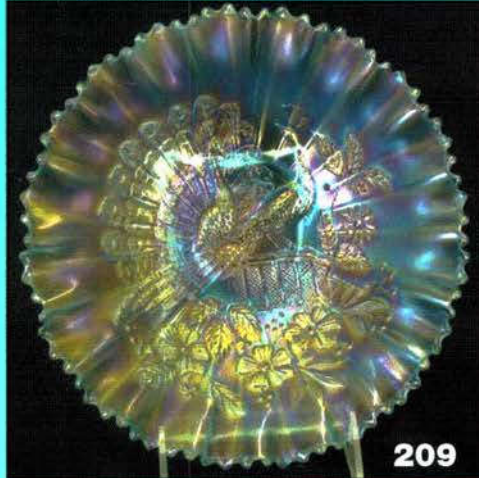

184

186

188

190

- 160 169. Rose Show ruffled bowl - aqua opal - this one is loaded with opal, scarce
- 960 170. Rose Show ruffled bowl - ice blue - super pretty irid. from top edge to center
- \_\_\_ 171. Rose Show ruffled bowl - purple - a great example w/ very pretty irid.
- 650 172. Rose Show ruffled bowl - marigold - super dark pumpkin irid.
- 1500 173. Twins fruit bowl w/Hobstar & Arches base - smoke - only known of each, most people believe the set came from the factory this way
- 2300 174. Dragon & Strawberry IC shaped bowl - blue - fantastic electric irid., scarce
- \_\_\_ 175. Three Fruits 9" plate w/ plain back - emerald green - lots of blue irid., beautiful
- \_\_\_ 176. Fluffy Peacock water pitcher - amethyst - super pretty, scarce
- \_\_\_ 177. Fluffy Peacock tumbler - amethyst
- 1600 178. GOOD LUCK RUFFLED BOWL W/RIBBED BACK - ICE BLUE - DARK ICE BLUE W/FANTASTIC IRID., RARE & MORE RARE
- 900 179. Good Luck ruffled bowl w/ribbed back - aqua opal - extremely rare color w/nice opal & pretty irid.
- 800 180. Good Luck ruffled bowl w/ribbed back - sapphire - very rare color, highly desirable
- 975 181. Good Luck ruffled bowl w/ribbed back - emerald green - super beautiful, rare bowl
- \_\_\_ 182. Good Luck ruffled bowl w/ribbed back - blue - electric
- \_\_\_ 183. Enameled Shasta Daisy water pitcher - ice green - scarce & nice
- 2100 184. Fenton's Peacock at Urn 9" plate - blue - electric & super, this shines
- \_\_\_ 185. Blackberry miniature compote - white - very rare color, couple of minor nicks on base
- 1300 186. Stippled Three Fruits ruffled bowl w/ribbed back - sapphire - fantastic irid. on this beautiful rare bowl
- \_\_\_ 187. Stippled Three Fruits ruffled bowl w/ribbed back - marigold - dark pumpkin irid.
- 1900 188. Lustre Rose round fruit bowl - purple - unbelievable, can't imagine one prettier
- \_\_\_ 189. Rustic 17" mid-size vases (2) - green - choice
- 3000 190. GREEK KEY 9" PLATE W/RIBBED BACK - BLUE - EXTREMELY RARE COLOR & SUPER
- \_\_\_ 191. Concord ruffled bowl - green - super pretty
- 1150 192. Lotus & Grape 9" plate - green - rare plate, highly desirable
- 625 193. Lotus & Grape 9" plate - blue - super pretty example of this rare plate
- 1700 194. LOTUS & GRAPE 9" PLATE - MARIGOLD - ONE OF A HANDFUL KNOWN, MUCH RARER THAN THE OTHER COLORS
- \_\_\_ 195. Scroll Embossed 9" plate - purple - covered w/blue irid.
- 2500 196. N'S TOWN PUMP - GREEN - EXTREMELY RARE, VERY FEW SOLD, NICE
- 500 197. Lustre Rose ftd centerpiece bowl - purple - fantastic, another amazing Imperial piece
- 725 198. Stippled Strawberry ruffled bowl w/ribbed back - lime green - very rare color w/pretty irid.
- \_\_\_ 199. Enameled Apple Blossom 4 pc. table set - blue - very rare set, seldom sold
- \_\_\_ 200. Enameled Apple Blossom berry dish - blue
- 3500 201. Hattie chop plate - amber - fantastic rare plate
- \_\_\_ 202. Faceted Butterfly hatpin - purple - scarce hatpin
- \_\_\_ 203. Four Leaf & Clover hatpin - purple - rare hatpin
- \_\_\_ 204. Stippled Rays 6" ruffled bowl - reverse amberina - scarce
- 2500 205. NIPPON 9" PLATE W/BW BACK - GREEN - FANTASTIC IRID. ON THIS, A "10"
- 500 206. Peacock Tail 9" plate - marigold - extremely rare, seldom sold
- \_\_\_ 207. Open Rose 8" ruffled bowl - powder blue - rare color w/very pretty irid., unusual piece
- 500 208. Peacocks PCE bowl w/ribbed back - ice green - very rare, pretty
- 800 209. Peacocks PCE bowl w/ribbed back - ice blue - dark color, pretty irid, rare!
- 1200 210. Peacocks PCE bowl w/ribbed back - emerald green - super pretty example, a dandy
- 825 211. Peacocks PCE bowl w/ribbed back - blue - super electric blue highlights
- \_\_\_ 212. Grape & Cable cvd compote - purple - scarce
- 625 213. Pony 10 ruffled bowl - ice green - super example w/stretchy irid.
- \_\_\_ 214. Smooth Rays ruffled compote - purple - fantastic
- 1600 215. Rood's Chocolates 6" advertising plate - amethyst - very rare plate, a top advertising piece
- \_\_\_ 216. Hearts & Flowers ruffled bowl w/ribbed back - ice blue - super, super example
- 2900 217. PETER RABBIT 9" PLATE - GREEN - FANTASTIC IRID. ON THIS EXTREMELY RARE PLATE, WOW
- 5200 218. PETER RABBIT 9" PLATE - BLUE - SUPER RARE & PRETTY, ANOTHER WOW
- \_\_\_ 219. Dugan Cherries ftd ruffled bowl - purple - electric & super
- 625 220. Wishbone ftd ruffled bowl - ice blue - dark, pretty
- \_\_\_ 221. Wishbone ftd ruffled bowl - white - scarce & desirable
- 700 222. Wishbone ftd ruffled bowl - emerald green - a dynamite piece of glass!
- \_\_\_ 223. Wishbone ftd ruffled bowl - blue - rare color, electric highlights
- 500 224. Stag & Holly ftd chop plate - marigold - dark, super, a great example
- 850 225. Morning Glory 17" funeral vase - purple - scarce & pretty
- \_\_\_ 226. Morning Glory 17" funeral vase - marigold - dark from top to bottom
- 1100 227. Imperial Grape 9" plate - purple - another beautiful Imperial plate
- \_\_\_ 228. Plume Panels & Bows water pitcher - marigold - dark & pretty
- 775 229. Stippled Strawberry PCE bowl w/ribbed back - blue - electric, super, this is a rare bowl
- \_\_\_ 230. Heavy Grape 10" ruffled berry bowl - purple - nice
- 500 231. Stippled Grape & Cable Variant PCE bowl w/ribbed back - ice blue - a very rare bowl, nice
- \_\_\_ 232. Enameled Ground Cherries 7 pc. water set - blue - pretty set
- 2000 233. Lotus & Grape ftd round 6" bowl - celeste blue - super pretty, extremely rare
- \_\_\_ 234. Poppy Show ruffled bowl - marigold - dark & fantastic, pumpkin
- \_\_\_ 235. Lined Lattice 10" vase - purple - nice
- 900 236. Grape Arbor tankard water pitcher - ice blue - super dark & beautiful
- \_\_\_ 237. Lotus & Grape ruffled bowl - green - fantastic irid.
- 800 238. Rose Show Variant 9" plate - marigold - super pastel irid., rare
- \_\_\_ 239. Fenton's Peacock at Urn 6 ruffled bowl - blue - super blue & red irid.
- \_\_\_ 240. Fenton's Peacock at Urn 6 ruffled bowl - marigold - add another pumpkin to the patch, WOW
- 600 241. Lustre Rose water pitcher - purple - fantastic w/pretty irid.
- \_\_\_ 242. Double Stemmed Rose dome ftd ruffled bowl - white - super pretty
- 1600 243. Hearts & Flowers ruffled compote - powder blue opal - extremely rare color plus super pretty
- \_\_\_ 244. Hearts & Flowers ruffled compote - blue - fabulous electric blue irid.
- 2100 245. Wishbone chop plate - green - extremely rare, less than a handful known, super pretty
- \_\_\_ 246. Apple Blossom Twigs low ruffled bowl - purple - has electric blue irid.
- 1250 247. Fenton's Good Luck/Heart and Horseshoe ruffled bowl - marigold - very rare & nice