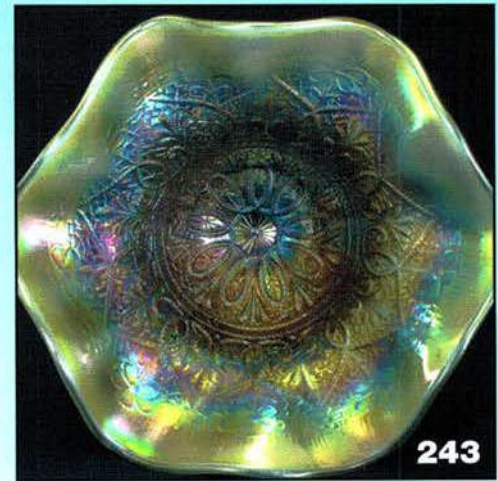

184

186

188

190

- 160 169. Rose Show ruffled bowl - aqua opal - this one is loaded with opal, scarce
- 960 170. Rose Show ruffled bowl - ice blue - super pretty irid. from top edge to center
- \_\_\_ 171. Rose Show ruffled bowl - purple - a great example w/ very pretty irid.
- 650 172. Rose Show ruffled bowl - marigold - super dark pumpkin irid.
- 1500 173. Twins fruit bowl w/Hobstar & Arches base - smoke - only known of each, most people believe the set came from the factory this way
- 2300 174. Dragon & Strawberry IC shaped bowl - blue - fantastic electric irid., scarce
- \_\_\_ 175. Three Fruits 9" plate w/ plain back - emerald green - lots of blue irid., beautiful
- \_\_\_ 176. Fluffy Peacock water pitcher - amethyst - super pretty, scarce
- \_\_\_ 177. Fluffy Peacock tumbler - amethyst
- 1600 178. GOOD LUCK RUFFLED BOWL W/RIBBED BACK - ICE BLUE - DARK ICE BLUE W/FANTASTIC IRID., RARE & MORE RARE
- 900 179. Good Luck ruffled bowl w/ribbed back - aqua opal - extremely rare color w/nice opal & pretty irid.
- 800 180. Good Luck ruffled bowl w/ribbed back - sapphire - very rare color, highly desirable
- 975 181. Good Luck ruffled bowl w/ribbed back - emerald green - super beautiful, rare bowl
- \_\_\_ 182. Good Luck ruffled bowl w/ribbed back - blue - electric
- \_\_\_ 183. Enameled Shasta Daisy water pitcher - ice green - scarce & nice
- 2100 184. Fenton's Peacock at Urn 9" plate - blue - electric & super, this shines
- \_\_\_ 185. Blackberry miniature compote - white - very rare color, couple of minor nicks on base
- 1300 186. Stippled Three Fruits ruffled bowl w/ribbed back - sapphire - fantastic irid. on this beautiful rare bowl
- \_\_\_ 187. Stippled Three Fruits ruffled bowl w/ribbed back - marigold - dark pumpkin irid.
- 1900 188. Lustre Rose round fruit bowl - purple - unbelievable, can't imagine one prettier
- \_\_\_ 189. Rustic 17" mid-size vases (2) - green - choice
- 3000 190. GREEK KEY 9" PLATE W/RIBBED BACK - BLUE - EXTREMELY RARE COLOR & SUPER
- \_\_\_ 191. Concord ruffled bowl - green - super pretty
- 1150 192. Lotus & Grape 9" plate - green - rare plate, highly desirable
- 625 193. Lotus & Grape 9" plate - blue - super pretty example of this rare plate
- 1700 194. LOTUS & GRAPE 9" PLATE - MARIGOLD - ONE OF A HANDFUL KNOWN, MUCH RARER THAN THE OTHER COLORS
- \_\_\_ 195. Scroll Embossed 9" plate - purple - covered w/blue irid.
- 2500 196. N'S TOWN PUMP - GREEN - EXTREMELY RARE, VERY FEW SOLD, NICE
- 500 197. Lustre Rose ftd centerpiece bowl - purple - fantastic, another amazing Imperial piece
- 725 198. Stippled Strawberry ruffled bowl w/ribbed back - lime green - very rare color w/pretty irid.
- \_\_\_ 199. Enameled Apple Blossom 4 pc. table set - blue - very rare set, seldom sold
- \_\_\_ 200. Enameled Apple Blossom berry dish - blue
- 3500 201. Hattie chop plate - amber - fantastic rare plate
- \_\_\_ 202. Faceted Butterfly hatpin - purple - scarce hatpin
- \_\_\_ 203. Four Leaf & Clover hatpin - purple - rare hatpin
- \_\_\_ 204. Stippled Rays 6" ruffled bowl - reverse amberina - scarce
- 2500 205. NIPPON 9" PLATE W/BW BACK - GREEN - FANTASTIC IRID. ON THIS, A "10"
- 500 206. Peacock Tail 9" plate - marigold - extremely rare, seldom sold
- \_\_\_ 207. Open Rose 8" ruffled bowl - powder blue - rare color w/very pretty irid., unusual piece
- 500 208. Peacocks PCE bowl w/ribbed back - ice green - very rare, pretty
- 800 209. Peacocks PCE bowl w/ribbed back - ice blue - dark color, pretty irid, rare!
- 1200 210. Peacocks PCE bowl w/ribbed back - emerald green - super pretty example, a dandy
- 825 211. Peacocks PCE bowl w/ribbed back - blue - super electric blue highlights
- \_\_\_ 212. Grape & Cable cvd compote - purple - scarce
- 625 213. Pony 10 ruffled bowl - ice green - super example w/stretchy irid.
- \_\_\_ 214. Smooth Rays ruffled compote - purple - fantastic
- 1600 215. Rood's Chocolates 6" advertising plate - amethyst - very rare plate, a top advertising piece
- \_\_\_ 216. Hearts & Flowers ruffled bowl w/ribbed back - ice blue - super, super example
- 2900 217. PETER RABBIT 9" PLATE - GREEN - FANTASTIC IRID. ON THIS EXTREMELY RARE PLATE, WOW
- 5200 218. PETER RABBIT 9" PLATE - BLUE - SUPER RARE & PRETTY, ANOTHER WOW
- \_\_\_ 219. Dugan Cherries ftd ruffled bowl - purple - electric & super
- 625 220. Wishbone ftd ruffled bowl - ice blue - dark, pretty
- \_\_\_ 221. Wishbone ftd ruffled bowl - white - scarce & desirable
- 700 222. Wishbone ftd ruffled bowl - emerald green - a dynamite piece of glass!
- \_\_\_ 223. Wishbone ftd ruffled bowl - blue - rare color, electric highlights
- 500 224. Stag & Holly ftd chop plate - marigold - dark, super, a great example
- 850 225. Morning Glory 17" funeral vase - purple - scarce & pretty
- \_\_\_ 226. Morning Glory 17" funeral vase - marigold - dark from top to bottom
- 1100 227. Imperial Grape 9" plate - purple - another beautiful Imperial plate
- \_\_\_ 228. Plume Panels & Bows water pitcher - marigold - dark & pretty
- 775 229. Stippled Strawberry PCE bowl w/ribbed back - blue - electric, super, this is a rare bowl
- \_\_\_ 230. Heavy Grape 10" ruffled berry bowl - purple - nice
- 500 231. Stippled Grape & Cable Variant PCE bowl w/ribbed back - ice blue - a very rare bowl, nice
- \_\_\_ 232. Enameled Ground Cherries 7 pc. water set - blue - pretty set
- 2000 233. Lotus & Grape ftd round 6" bowl - celeste blue - super pretty, extremely rare
- \_\_\_ 234. Poppy Show ruffled bowl - marigold - dark & fantastic, pumpkin
- \_\_\_ 235. Lined Lattice 10" vase - purple - nice
- 900 236. Grape Arbor tankard water pitcher - ice blue - super dark & beautiful
- \_\_\_ 237. Lotus & Grape ruffled bowl - green - fantastic irid.
- 800 238. Rose Show Variant 9" plate - marigold - super pastel irid., rare
- \_\_\_ 239. Fenton's Peacock at Urn 6 ruffled bowl - blue - super blue & red irid.
- \_\_\_ 240. Fenton's Peacock at Urn 6 ruffled bowl - marigold - add another pumpkin to the patch, WOW
- 600 241. Lustre Rose water pitcher - purple - fantastic w/pretty irid.
- \_\_\_ 242. Double Stemmed Rose dome ftd ruffled bowl - white - super pretty
- 1600 243. Hearts & Flowers ruffled compote - powder blue opal - extremely rare color plus super pretty
- \_\_\_ 244. Hearts & Flowers ruffled compote - blue - fabulous electric blue irid.
- 2100 245. Wishbone chop plate - green - extremely rare, less than a handful known, super pretty
- \_\_\_ 246. Apple Blossom Twigs low ruffled bowl - purple - has electric blue irid.
- 1250 247. Fenton's Good Luck/Heart and Horseshoe ruffled bowl - marigold - very rare & nice