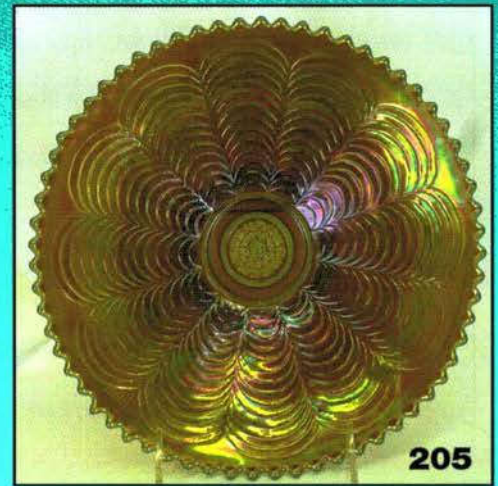

184

186

188

190

- 160 169. Rose Show ruffled bowl - aqua opal - this one is loaded with opal, scarce
- 960 170. Rose Show ruffled bowl - ice blue - super pretty irid. from top edge to center
- \_\_\_ 171. Rose Show ruffled bowl - purple - a great example w/ very pretty irid.
- 650 172. Rose Show ruffled bowl - marigold - super dark pumpkin irid.
- 1500 173. Twins fruit bowl w/Hobstar & Arches base - smoke - only known of each, most people believe the set came from the factory this way
- 2300 174. Dragon & Strawberry IC shaped bowl - blue - fantastic electric irid., scarce
- \_\_\_ 175. Three Fruits 9" plate w/ plain back - emerald green - lots of blue irid., beautiful
- \_\_\_ 176. Fluffy Peacock water pitcher - amethyst - super pretty, scarce
- \_\_\_ 177. Fluffy Peacock tumbler - amethyst
- 1600 178. GOOD LUCK RUFFLED BOWL W/RIBBED BACK - ICE BLUE - DARK ICE BLUE W/FANTASTIC IRID., RARE & MORE RARE
- 900 179. Good Luck ruffled bowl w/ribbed back - aqua opal - extremely rare color w/nice opal & pretty irid.
- 800 180. Good Luck ruffled bowl w/ribbed back - sapphire - very rare color, highly desirable
- 975 181. Good Luck ruffled bowl w/ribbed back - emerald green - super beautiful, rare bowl
- \_\_\_ 182. Good Luck ruffled bowl w/ribbed back - blue - electric
- \_\_\_ 183. Enameled Shasta Daisy water pitcher - ice green - scarce & nice
- 2100 184. Fenton's Peacock at Urn 9" plate - blue - electric & super, this shines
- \_\_\_ 185. Blackberry miniature compote - white - very rare color, couple of minor nicks on base
- 1300 186. Stippled Three Fruits ruffled bowl w/ribbed back - sapphire - fantastic irid. on this beautiful rare bowl
- \_\_\_ 187. Stippled Three Fruits ruffled bowl w/ribbed back - marigold - dark pumpkin irid.
- 1900 188. Lustre Rose round fruit bowl - purple - unbelievable, can't imagine one prettier
- \_\_\_ 189. Rustic 17" mid-size vases (2) - green - choice
- 3000 190. GREEK KEY 9" PLATE W/RIBBED BACK - BLUE - EXTREMELY RARE COLOR & SUPER
- \_\_\_ 191. Concord ruffled bowl - green - super pretty
- 1150 192. Lotus & Grape 9" plate - green - rare plate, highly desirable
- 625 193. Lotus & Grape 9" plate - blue - super pretty example of this rare plate
- 1700 194. LOTUS & GRAPE 9" PLATE - MARIGOLD - ONE OF A HANDFUL KNOWN, MUCH RARER THAN THE OTHER COLORS
- \_\_\_ 195. Scroll Embossed 9" plate - purple - covered w/blue irid.
- 2500 196. N'S TOWN PUMP - GREEN - EXTREMELY RARE, VERY FEW SOLD, NICE
- 500 197. Lustre Rose ftd centerpiece bowl - purple - fantastic, another amazing Imperial piece
- 725 198. Stippled Strawberry ruffled bowl w/ribbed back - lime green - very rare color w/pretty irid.
- \_\_\_ 199. Enameled Apple Blossom 4 pc. table set - blue - very rare set, seldom sold
- \_\_\_ 200. Enameled Apple Blossom berry dish - blue
- 3500 201. Hattie chop plate - amber - fantastic rare plate
- \_\_\_ 202. Faceted Butterfly hatpin - purple - scarce hatpin
- \_\_\_ 203. Four Leaf & Clover hatpin - purple - rare hatpin
- \_\_\_ 204. Stippled Rays 6" ruffled bowl - reverse amberina - scarce
- 2500 205. NIPPON 9" PLATE W/BW BACK - GREEN - FANTASTIC IRID. ON THIS, A "10"
- 500 206. Peacock Tail 9" plate - marigold - extremely rare, seldom sold
- \_\_\_ 207. Open Rose 8" ruffled bowl - powder blue - rare color w/very pretty irid., unusual piece
- 500 208. Peacocks PCE bowl w/ribbed back - ice green - very rare, pretty
- 800 209. Peacocks PCE bowl w/ribbed back - ice blue - dark color, pretty irid, rare!
- 1200 210. Peacocks PCE bowl w/ribbed back - emerald green - super pretty example, a dandy
- 825 211. Peacocks PCE bowl w/ribbed back - blue - super electric blue highlights
- \_\_\_ 212. Grape & Cable cvd compote - purple - scarce
- 625 213. Pony 10 ruffled bowl - ice green - super example w/stretchy irid.
- \_\_\_ 214. Smooth Rays ruffled compote - purple - fantastic
- 1600 215. Rood's Chocolates 6" advertising plate - amethyst - very rare plate, a top advertising piece
- \_\_\_ 216. Hearts & Flowers ruffled bowl w/ribbed back - ice blue - super, super example
- 2900 217. PETER RABBIT 9" PLATE - GREEN - FANTASTIC IRID. ON THIS EXTREMELY RARE PLATE, WOW
- 5200 218. PETER RABBIT 9" PLATE - BLUE - SUPER RARE & PRETTY, ANOTHER WOW
- \_\_\_ 219. Dugan Cherries ftd ruffled bowl - purple - electric & super
- 625 220. Wishbone ftd ruffled bowl - ice blue - dark, pretty
- \_\_\_ 221. Wishbone ftd ruffled bowl - white - scarce & desirable
- 700 222. Wishbone ftd ruffled bowl - emerald green - a dynamite piece of glass!
- \_\_\_ 223. Wishbone ftd ruffled bowl - blue - rare color, electric highlights
- 500 224. Stag & Holly ftd chop plate - marigold - dark, super, a great example
- 850 225. Morning Glory 17" funeral vase - purple - scarce & pretty
- \_\_\_ 226. Morning Glory 17" funeral vase - marigold - dark from top to bottom
- 1100 227. Imperial Grape 9" plate - purple - another beautiful Imperial plate
- \_\_\_ 228. Plume Panels & Bows water pitcher - marigold - dark & pretty
- 775 229. Stippled Strawberry PCE bowl w/ribbed back - blue - electric, super, this is a rare bowl
- \_\_\_ 230. Heavy Grape 10" ruffled berry bowl - purple - nice
- 500 231. Stippled Grape & Cable Variant PCE bowl w/ribbed back - ice blue - a very rare bowl, nice
- \_\_\_ 232. Enameled Ground Cherries 7 pc. water set - blue - pretty set
- 2000 233. Lotus & Grape ftd round 6" bowl - celeste blue - super pretty, extremely rare
- \_\_\_ 234. Poppy Show ruffled bowl - marigold - dark & fantastic, pumpkin
- \_\_\_ 235. Lined Lattice 10" vase - purple - nice
- 900 236. Grape Arbor tankard water pitcher - ice blue - super dark & beautiful
- \_\_\_ 237. Lotus & Grape ruffled bowl - green - fantastic irid.
- 800 238. Rose Show Variant 9" plate - marigold - super pastel irid., rare
- \_\_\_ 239. Fenton's Peacock at Urn 6 ruffled bowl - blue - super blue & red irid.
- \_\_\_ 240. Fenton's Peacock at Urn 6 ruffled bowl - marigold - add another pumpkin to the patch, WOW
- 600 241. Lustre Rose water pitcher - purple - fantastic w/pretty irid.
- \_\_\_ 242. Double Stemmed Rose dome ftd ruffled bowl - white - super pretty
- 1600 243. Hearts & Flowers ruffled compote - powder blue opal - extremely rare color plus super pretty
- \_\_\_ 244. Hearts & Flowers ruffled compote - blue - fabulous electric blue irid.
- 2100 245. Wishbone chop plate - green - extremely rare, less than a handful known, super pretty
- \_\_\_ 246. Apple Blossom Twigs low ruffled bowl - purple - has electric blue irid.
- 1250 247. Fenton's Good Luck/Heart and Horseshoe ruffled bowl - marigold - very rare & nice