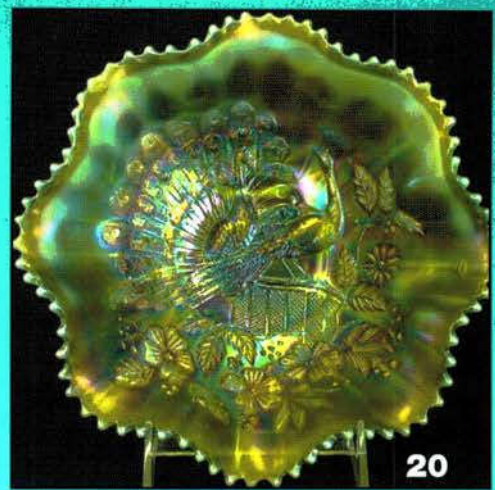

12

14

20

21

26

28

36

41

44

45

53

55