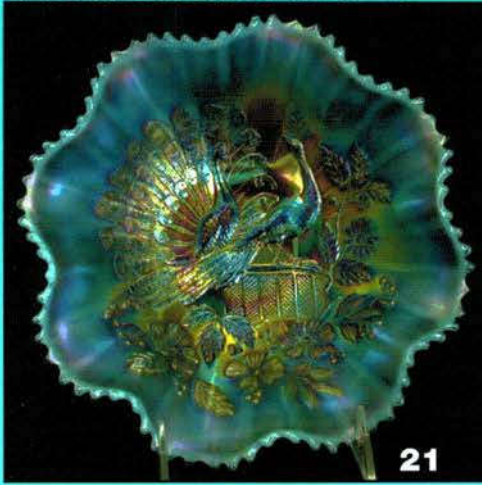

12

14

20

21

26

28

36

41

44

45

53

55