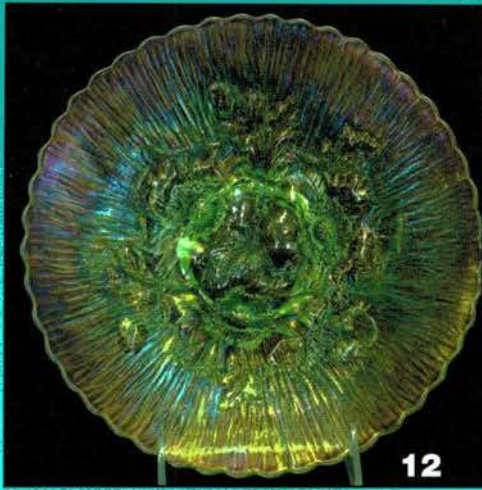

12

14

20

21

26

28

36

41

44

45

53

55