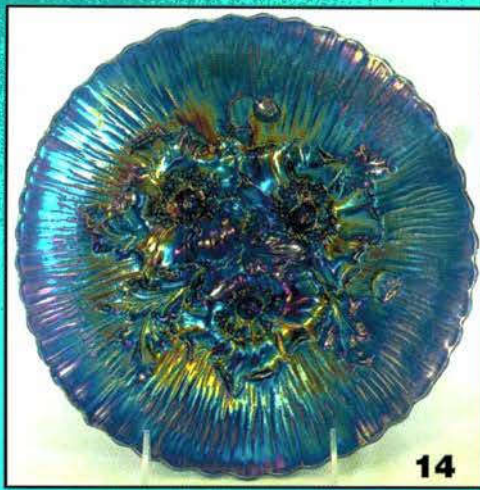

12

14

20

21

26

28

36

41

44

45

53

55